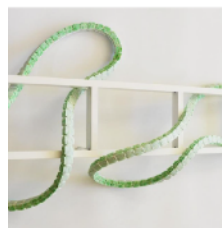

SAM HAYNES ART

(oldest to most recent)

Artwork chosen to print onto aluminium dibond, approx 75cm x 50 cm / 75cm x 75cm sizing

1

Containing the Uncontainable

6

Curly Exit

2

Light Touch

7

Insula

3

Round the Bend

8

Cheek to Cheek

4

Skeleton Support

9

Loop the Loop

5

Well Hello

10

Flat Tags

Possible other artworks

to the Point

Barbed Embrace

Transmission

Close Catch