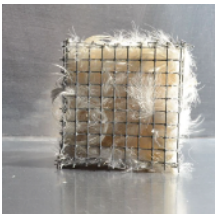

SAM HAYNES ART

(oldest to most recent)

Artwork chosen to print onto aluminium dibond, approx 75cm x 50 cm / 75cm x 75cm sizing

1

Containing the Uncontainable

6

Curly Exit

2

Light Touch

7

Insula

3

Round the Bend

8

Cheek to Cheek

4

to the Point

Barbed Embrace

Transmission

Close Catch