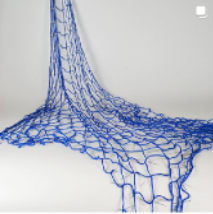

SAM HAYNES ART

(oldest to most recent)

Artwork chosen to print onto aluminium dibond, approx 75cm x 50 cm / 75cm x 75cm sizing

1

Containing the Uncontainable

6

Curly Exit

2

Skeleton Support

9

Loop the Loop

5

Well Hello

10

Flat Tags

Possible other artworks

to the Point

Barbed Embrace

Transmission

Close Catch