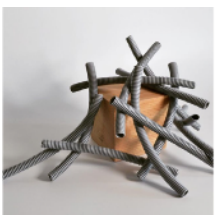

4

Skeleton Support