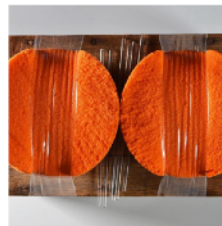

SAM HAYNES ART

(oldest to most recent)

Artwork chosen to print onto aluminium dibond, approx 75cm x 50 cm / 75cm x 75cm sizing

1

Containing the Uncontainable

6

Curly Exit

2

Light Touch

7

Insula

3

Round the Bend

8

Cheek to Cheek

4

Skeleton Support

9

Loop the Loop

5

Well Hello

10

Flat Tags

Possible other artworks

to the Point

Barbed Embrace

Transmission

Close Catch