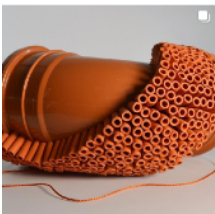

SAM HAYNES ART

(oldest to most recent)

Artwork chosen to print onto aluminium dibond, approx 75cm x 50 cm / 75cm x 75cm sizing

1

Containing the Uncontainable

6

Curly Exit

2

Light Touch

7

Insula

3

Round the Bend

8

Cheek to Cheek

4